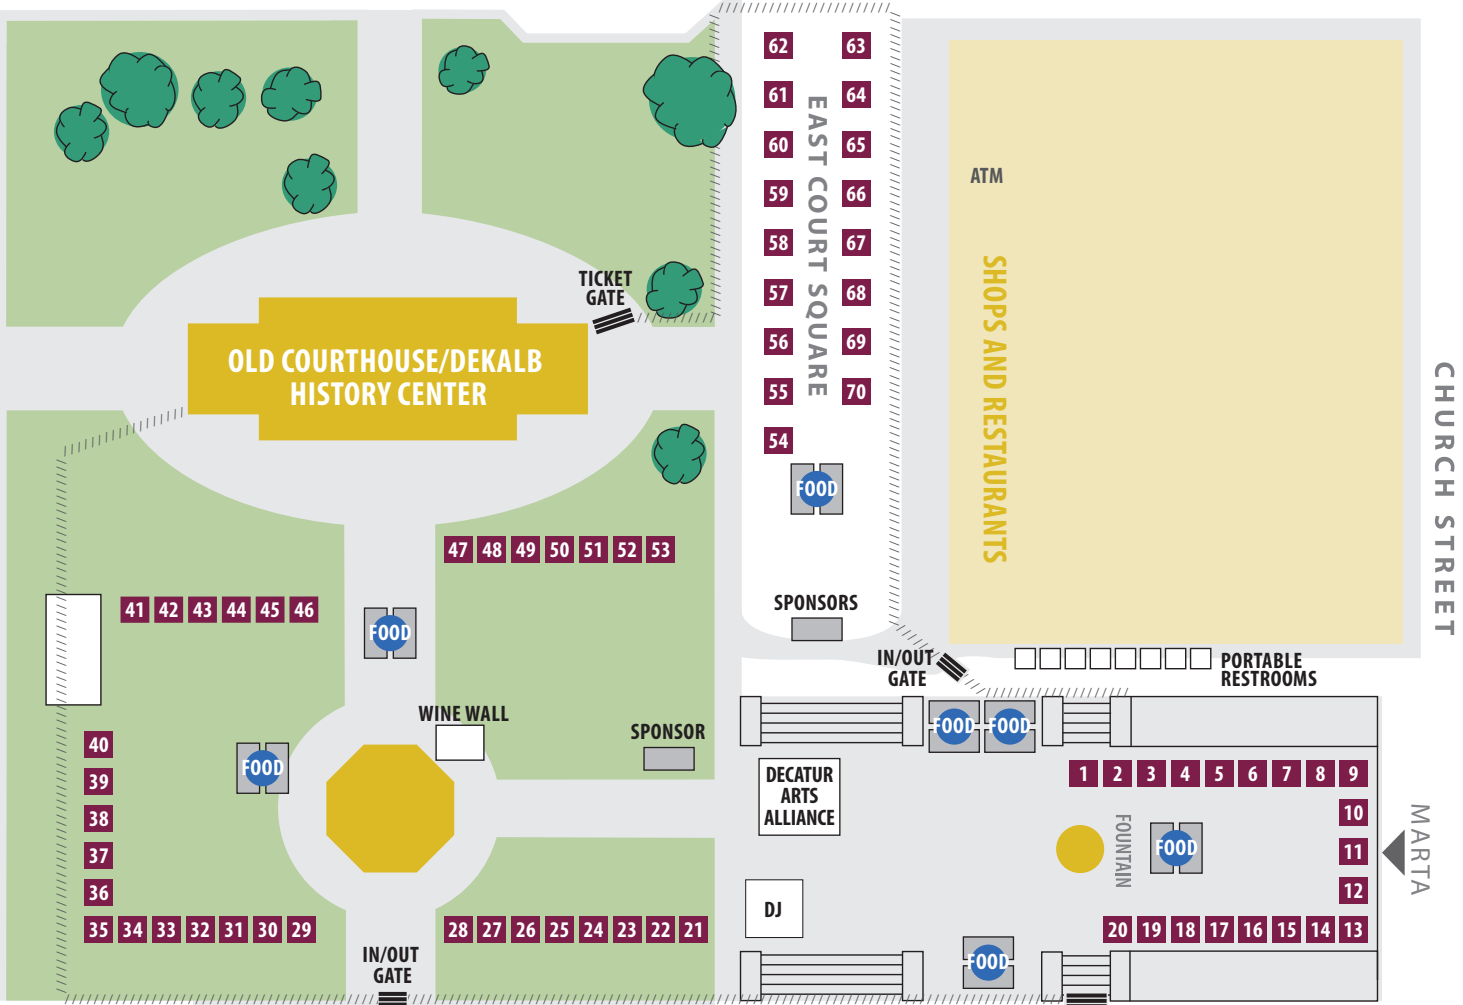

CLAIREMONT AVENUE

SHOPS AND RESTAURANTS

E. PONCE DE LEON AVENUE

SYCAMORE STREET (PEDESTRIANS ONLY)

DEKALB COUNTY COURTHOUSE

RESTROOM TRAILER

N. McDONOUGH STREET

ATM SHOPS AND RESTAURANTS

map not to scale

DECATUR CITY HALL

TRINITY PLACE