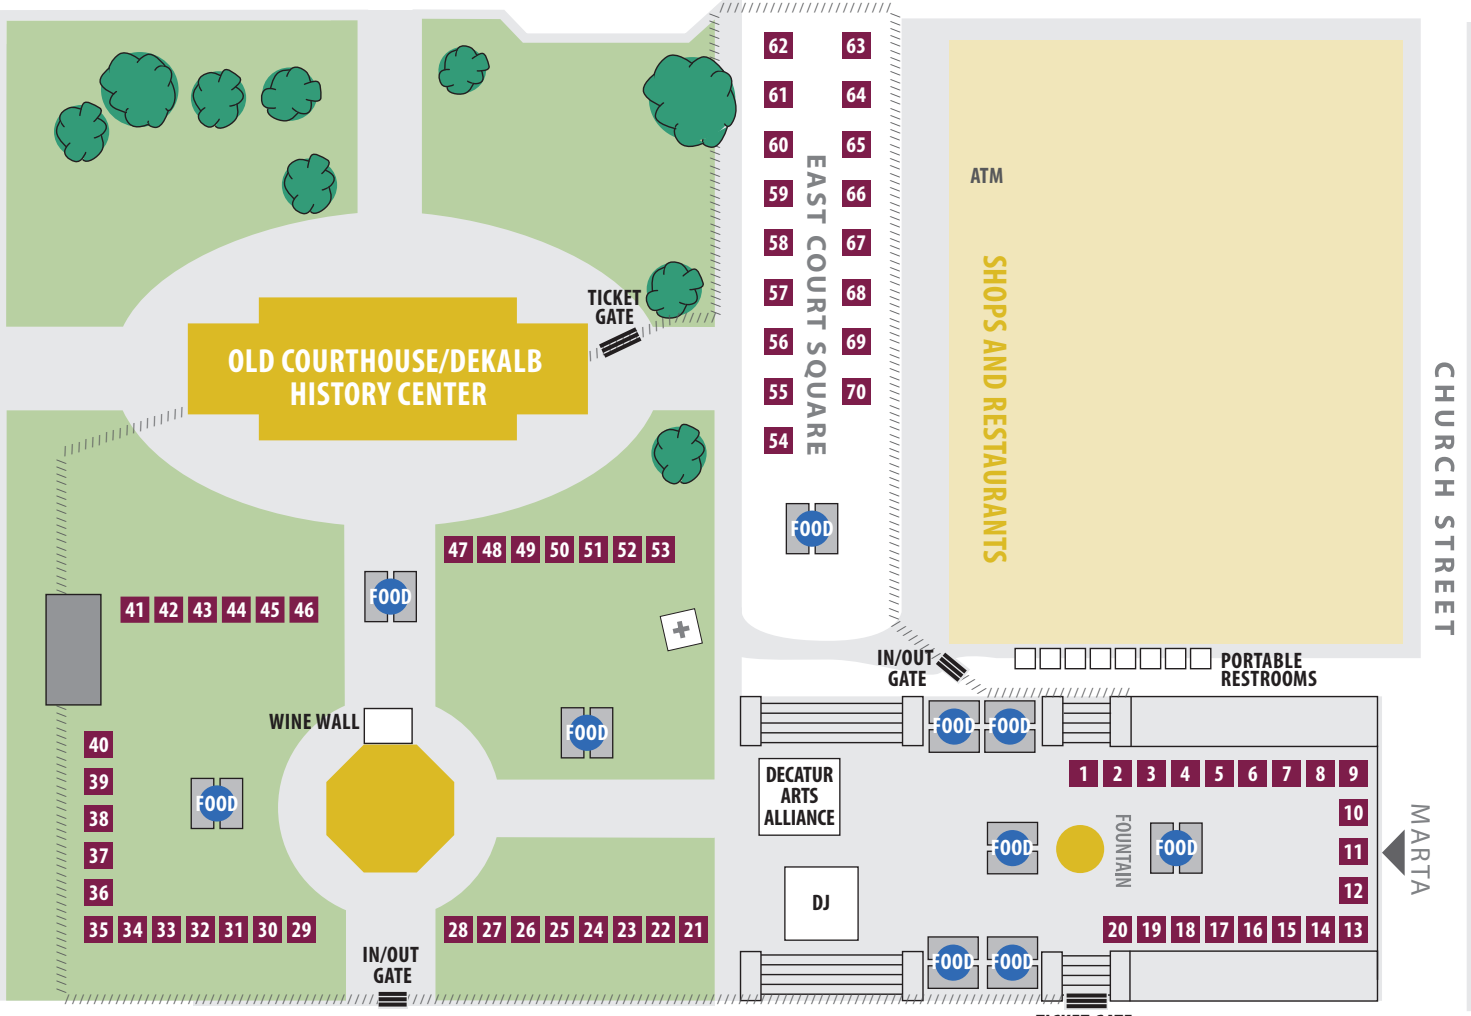

CLAIREMONT AVENUE

SHOPS AND RESTAURANTS

E. PONCE DE LEON AVENUE

SYCAMORE STREET (PEDESTRIANS ONLY)

TICKET GATE

RESTROOM TRAILER

N. McDONOUGH STREET

DEKALB COUNTY COURTHOUSE

ATM SHOPS AND RESTAURANTS

map not to scale

DECATUR CITY HALL

DECATUR WINE FESTIVAL 2023

TRINITY PLACE